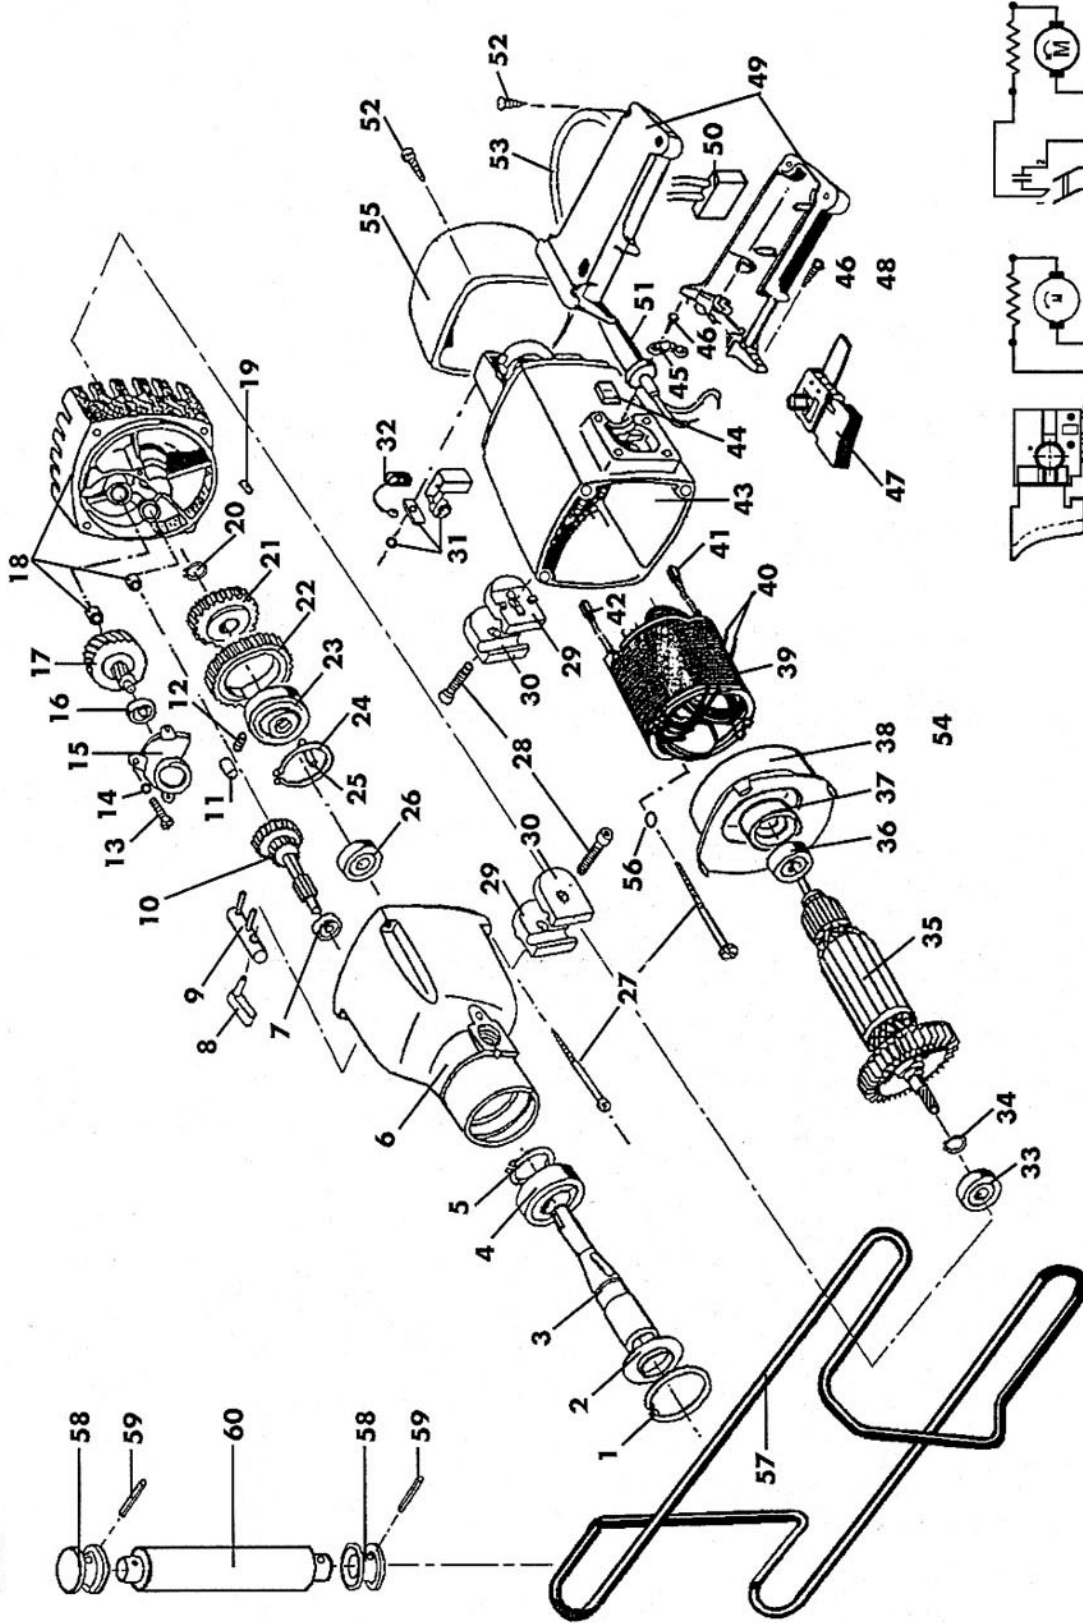

Price list

Spare parts for Handmixers Collomatic® RG/E 160-1, 230 V

Product group 901

No.	Ref.- No.	Designation	Price €
1	23.501	Circlip I 52 x 2	0,41
2	23.502	Sleeve	1,71
3	24.057	Spindle for RG/E 160	30,68
4	23.504	Ball bearing 6205 2Z	16,00
5	23.505	Circlip A 25 x 1,2	0,72
6	27.010	Housing turquoise	38,86
7	23.529	Ball bearing 629 Z	7,93
8	25.009	Knob	11,76
9	27.051	Guide, RG/E 160-1	7,77
10	27.048	Middle Shaft RG/E 160-1	56,70
11	23.511	Cylinder Pin	0,36
12	23.512	Spring	0,36
13	25.014	Screw	0,38
14	23.560	Washer 4	0,36
15	25.016	Bearing plate	11,63
16	29.541	Ball bearing 626	4,35
17	27.047	Middle Shaft RG/E 160-1	37,58
18	27.044	Bearing plate RG/E 160-1 turquoise	26,59
19	25.022	Sleeve	0,38
20	24.060	Circlip A 15 x 1,5	0,36
21	27.049	Gear RG/E 160-1	25,05
22	27.050	Gear RG/E 160-1	29,91
23	23.513	Coupling disc	19,84
24	23.523	Circlip A 35 x 1,5	0,31
25	23.522	Pin 5x5x28	2,81
26	23.507	Ball bearing 6002 R	8,49
27	25.031	Screw	1,18
28	27.016	Allen screw 8x30, DIN 912	0,38
29	27.017	Fixing down	2,05
30	27.018	Fixing up	2,05
28-30	27.025	Fixing set	7,44

No.	Ref.- No.	Designation	Price €
31	23.543	Brush holder	4,40
32	23.542	Brush assy	3,83
33	24523	Ball bearing 6001 2RS	8,18
34	23.520	Circlip A 12 x 1	0,36
35	27.043	Rotor for RG/E 160-1, 230 V	108,39
36	29.544	Ball bearing 608 2RS	5,83
37	25.053	Rubber Sleeve	1,28
38	23.558	Baffle plate	2,97
39	25.034	Stator complete 230 V (incl. ref. no.: 2 x 27.040, 1 x 27.041, 1 x 27.042)	55,73
40	27.040	Wire to stator RG/E 160, red (short)	0,46
40	27.052	Wire to stator RGE 160, red (long)	0,46
41	27.041	Wire to stator RG/E 160, blue (short)	0,46
42	27.042	Wire to stator RG/E 160, blue (long)	0,46
43	27.015	Housing black (incl. ref. no.: 2 x 25031, 1 x 25.053, 4 x 25.062, 2 x 25.049, 1 x 23.555)	39,63
44	27.014	Sealing	0,38
45	23.555	Cord clamp	0,38
46	23.540	Screw 4x15	0,38
47	25.048	Flip-Flop switch RG 160	13,04
47	25.057	Flip-Flop switch RGE 160	26,08
49	25.044	Handle	8,49
50	29.534	Suppressor for RG 160	2,81
50	27.024	Suppressor for RGE 160	8,39
51	23.556	Cord guard	1,48
52	29.539	Screw	0,10
53	23.557	Mains cable with plug	9,20
55	27.012	Cover, black	7,93
56	27.011	Plain washer 4,3	0,38
57-60	27.027	Frame complete	28,12

All prices are € excl. VAT, delivery ex works Gaimersheim (EXW).

Collomatic RGE 160-1

99-05

RG 160 A

RGE 160 A