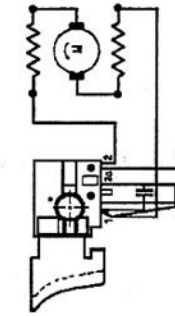

Price list

Spare parts for Handmixers Collomatic® RG/E 160-1, 230 V

Product group 901

No.	Ref.- No.	Designation	Price €
1	23.501	Circlip I 52 x 2	0,41
2	23.502	Sleeve	1,71
3	24.057	Spindle for RG/E 160	30,68
4	23.504	Ball bearing 6205 2Z	16,00
5	23.505	Circlip A 25 x 1,2	0,72
6	27.010	Housing turquoise	38,86
7	23.529	Ball bearing 629 Z	7,93
8	25.009	Knob	11,76
9	27.051	Guide, RG/E 160-1	7,77
10	27.048	Middle Shaft RG/E 160-1	56,70
11	23.511	Cylinder Pin	0,36
12	23.512	Spring	0,36
13	25.014	Screw	0,38
14	23.560	Washer 4	0,36
15	25.016	Bearing plate	11,63
16	29.541	Ball bearing 626	4,35
17	27.047	Middle Shaft RG/E 160-1	37,58
18	27.044	Bearing plate RG/E 160-1 turquoise	26,59
19	25.022	Sleeve	0,38
20	24.060	Circlip A 15 x 1,5	0,36
21	27.049	Gear RG/E 160-1	25,05
22	27.050	Gear RG/E 160-1	29,91
23	23.513	Coupling disc	19,84
24	23.523	Circlip A 35 x 1,5	0,31
25	23.522	Pin 5x5x28	2,81
26	23.507	Ball bearing 6002 R	8,49
27	25.031	Screw	1,18
28	27.016	Allen screw 8x30, DIN 912	0,38
29	27.017	Fixing down	2,05
30	27.018	Fixing up	2,05
28-30	27.025	Fixing set	7,44

No.	Ref.- No.	Designation	Price €
31	23.543	Brush holder	4,40
32	23.542	Brush assy	3,83
33	24523	Ball bearing 6001 2RS	8,18
34	23.520	Circlip A 12 x 1	0,36
35	27.043	Rotor for RG/E 160-1, 230 V	108,39
36	29.544	Ball bearing 608 2RS	5,83
37	25.053	Rubber Sleeve	1,28
38	23.558	Baffle plate	2,97
39	25.034	Stator complete 230 V (incl. ref. no.: 2 x 27.040, 1 x 27.041, 1 x 27.042)	55,73
40	27.040	Wire to stator RG/E 160, red (short)	0,46
40	27.052	Wire to stator RGE 160, red (long)	0,46
41	27.041	Wire to stator RG/E 160, blue (short)	0,46
42	27.042	Wire to stator RG/E 160, blue (long)	0,46
43	27.015	Housing black (incl. ref. no.: 2 x 25031, 1 x 25.053, 4 x 25.062, 2 x 25.049, 1 x 23.555)	39,63
44	27.014	Sealing	0,38
45	23.555	Cord clamp	0,38
46	23.540	Screw 4x15	0,38
47	25.048	Flip-Flop switch RG 160	13,04
47	25.057	Flip-Flop switch RGE 160	26,08
49	25.044	Handle	8,49
50	29.534	Suppressor for RG 160	2,81
50	27.024	Suppressor for RGE 160	8,39
51	23.556	Cord guard	1,48
52	29.539	Screw	0,10
53	23.557	Mains cable with plug	9,20
55	27.012	Cover, black	7,93
56	27.011	Plain washer 4,3	0,38
57-60	27.027	Frame complete	28,12

All prices are € excl. VAT, delivery ex works Gaimersheim (EXW).

Collomatic RGE 160-1

99-05

RG 160 A

RGE 160 A