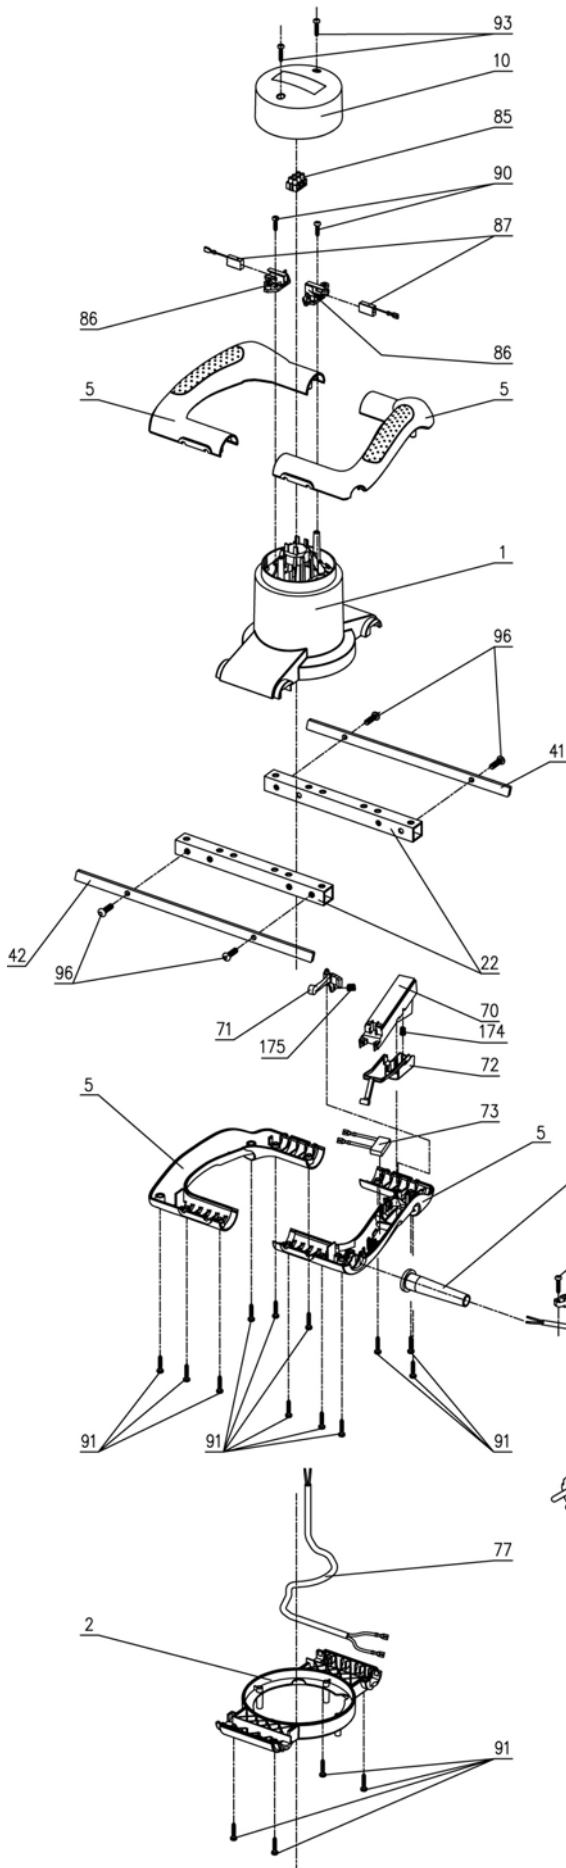

Price list

Spare parts for Handmixer Collomatic® CX60C, 110-230 V

Product Group 901

No.	Ref.-No.	Designation	Price €
1	20532	Motor housing top CX40/60	12,00
2	20533	Motor housing bottom CX40/60	6,00
3	20705	Gear box CX400/600HF	42,00
4	20554	Plate assy CX40/60	22,00
5	20646	Right and left handle assy CX40/60 A	14,00
10	20602	Motor cover CX40/60 black without logo	4,00
14	20536	Air Outlet CX40/X60 black	2,50
15	20535	Baffle Plate CX40/60	1,50
16	20529	Rectifier CX20/40/60	1,50
19	20558	Rotor CX40 230V	52,00
	20595	Rotor CX40 110V	62,00
20	20555	Field coil CX40 230V	17,00
22	20516	Carrier plate CX40/44	5,00
25	20505	Mixing shaft CX 20/40/60	25,00
26	20710	Middle shaft CX600HF	27,00
27	20504	Middle Shaft CX20/40/60	22,00
28	20704	Gear assy CX600HF	34,00
29	20501	Gear CX20/40/60	19,00
30	20518	Washer CX10/20/40/60	0,50
31	20506	Sleeve CX20/40/60	1,00
34	28543	Guide CX20/40/60	2,56
35	20511	Fork CX20/40/60	0,75
36	20660	Sliding Plug CX22/44	1,00
37	20508	Spring for gear shifter CX20/40/60	0,50
38	20608	Cover CX10/20/40/60	0,50
39	20609	Screw 4x12	0,50
40	20513	Washer CX20/40/60	0,50
41	20687	Hoop guard in front	2,00
42	20686	Hoop guard at the back	2,00
44	20528	Gear knob CX20/40/60	0,50
45	20562	Knob assy CX20/40/60	0,75
46	20581	Sealing CX20/40/60	0,50
48	25022	Sleeve CX10/20/40/60	0,38
50	25053	Rubber Sleeve CX40/60	1,28
51	29544	Ball Bearing 608 2RS	5,83
52	23519	Ball Bearing 6001 2RS	12,88
55	23507	Ball Bearing 6002 2RS	8,49

No.	Ref.-No.	Designation	Price €
56	26016	Ball Bearing 6204 2RS	12,99
60	24060	Circlip AF 15x1,5	0,36
61	20571	Circlip 20	0,50
62	20572	Circlip 47	0,75
66	28548	Feather key 5x5x10 CX 20/40/60	1,79
70	20580	Switch assy CX40/44/60 230V	34,00
	20597	Switch assy CX40/44/60 110V	39,00
71	20649	Knob switch CX40A/CX60A	0,50
72	20650	Lever CX40/60 A	2,00
73	20568	Anti-interference capacitor CX40/60	1,50
76	23557	Mains Cable 230V with EU plug	9,20
	27030	Mains Cable 230V with CH plug	9,20
	27053	Mains Cable 230V with UK plug	9,20
	27035	Mains Cable 110V with UK plug	11,20
	27054	Mains Cable 110V with USA plug	11,20
77	20564	Cable switch CX40/60	4,00
79	20520	Cord Guard CX40/60	1,50
80	20586	Wire blue	0,75
81	20586	Wire blue	0,75
82	20587	Wire	0,75
83	20587	Wire	0,75
85	20579	Terminal block CX10/20/40/60	1,50
86	20569	Brush holder CX40/60	3,50
87	20566	Brush Set CX 40/60/600/44	6,00
90	23540	Screw 4x16	0,72
91	25049	Screw	0,38
93	29563	Screw 4x45/20	0,36
94	25031	Screw 4x70/30	1,18
96	20575	Screw M6x20	0,50
97	20577	Screw 30x12	0,50
101	20578	Ball 5 mm CX 20/40/60	0,50
103	20507	Spring for gear switch CX20/40/60	0,50
105	20521	Cord Camp CX40/60	0,50
107	29564	Sealing CX10/20/40/60	0,66
174	20510	Spring	0,50
175	20607	Spring	0,50

All prices are €, excl. VAT, delivery ex works Gaimersheim (EXW)