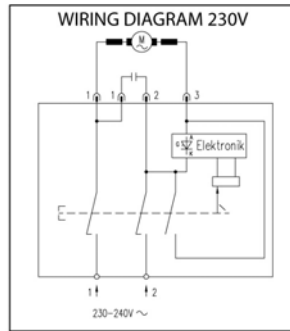

Price list

Spare parts for Handmixer Collomatic® CX60C, 110-230 V

Product Group 901

No.	Ref.-No.	Designation	Price €
1	20532	Motor housing top CX40/60	12,00
2	20533	Motor housing bottom CX40/60	6,00
3	20705	Gear box CX400/600HF	42,00
4	20554	Plate assy CX40/60	22,00
5	20646	Right and left handle assy CX40/60 A	14,00
10	20602	Motor cover CX40/60 black without logo	4,00
14	20536	Air Outlet CX40/X60 black	2,50
15	20535	Baffle Plate CX40/60	1,50
16	20529	Rectifier CX20/40/60	1,50
19	20558	Rotor CX40 230V	52,00
	20595	Rotor CX40 110V	62,00
20	20555	Field coil CX40 230V	17,00
22	20516	Carrier plate CX40/44	5,00
25	20505	Mixing shaft CX 20/40/60	25,00
26	20710	Middle shaft CX600HF	27,00
27	20504	Middle Shaft CX20/40/60	22,00
28	20704	Gear assy CX600HF	34,00
29	20501	Gear CX20/40/60	19,00
30	20518	Washer CX10/20/40/60	0,50
31	20506	Sleeve CX20/40/60	1,00
34	28543	Guide CX20/40/60	2,56
35	20511	Fork CX20/40/60	0,75
36	20660	Sliding Plug CX22/44	1,00
37	20508	Spring for gear shifter CX20/40/60	0,50
38	20608	Cover CX10/20/40/60	0,50
39	20609	Screw 4x12	0,50
40	20513	Washer CX20/40/60	0,50
41	20687	Hoop guard in front	2,00
42	20686	Hoop guard at the back	2,00
44	20528	Gear knob CX20/40/60	0,50
45	20562	Knob assy CX20/40/60	0,75
46	20581	Sealing CX20/40/60	0,50
48	25022	Sleeve CX10/20/40/60	0,38
50	25053	Rubber Sleeve CX40/60	1,28
51	29544	Ball Bearing 608 2RS	5,83
52	23519	Ball Bearing 6001 2RS	12,88
55	23507	Ball Bearing 6002 2RS	8,49

No.	Ref.-No.	Designation	Price €
56	26016	Ball Bearing 6204 2RS	12,99
60	24060	Circlip AF 15x1,5	0,36
61	20571	Circlip 20	0,50
62	20572	Circlip 47	0,75
66	28548	Feather key 5x5x10 CX 20/40/60	1,79
70	20580	Switch assy CX40/44/60 230V	34,00
	20597	Switch assy CX40/44/60 110V	39,00
71	20649	Knob switch CX40A/CX60A	0,50
72	20650	Lever CX40/60 A	2,00
73	20568	Anti-interference capacitor CX40/60	1,50
76	23557	Mains Cable 230V with EU plug	9,20
	27030	Mains Cable 230V with CH plug	9,20
	27053	Mains Cable 230V with UK plug	9,20
	27035	Mains Cable 110V with UK plug	11,20
	27054	Mains Cable 110V with USA plug	11,20
77	20564	Cable switch CX40/60	4,00
79	20520	Cord Guard CX40/60	1,50
80	20586	Wire blue	0,75
81	20586	Wire blue	0,75
82	20587	Wire	0,75
83	20587	Wire	0,75
85	20579	Terminal block CX10/20/40/60	1,50
86	20569	Brush holder CX40/60	3,50
87	20566	Brush Set CX 40/60/600/44	6,00
90	23540	Screw 4x16	0,72
91	25049	Screw	0,38
93	29563	Screw 4x45/20	0,36
94	25031	Screw 4x70/30	1,18
96	20575	Screw M6x20	0,50
97	20577	Screw 30x12	0,50
101	20578	Ball 5 mm CX 20/40/60	0,50
103	20507	Spring for gear switch CX20/40/60	0,50
105	20521	Cord Camp CX40/60	0,50
107	29564	Sealing CX10/20/40/60	0,66
174	20510	Spring	0,50
175	20607	Spring	0,50

All prices are €, excl. VAT, delivery ex works Gaimersheim (EXW)