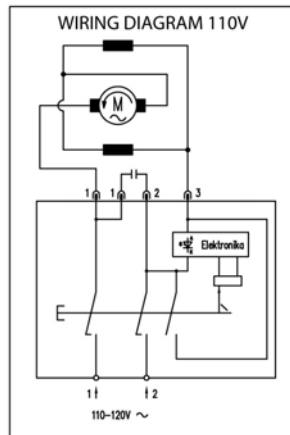

Price list

Spare parts for Handmixer Collomatic® CX60C, 110-230 V

Product Group 901

No.	Ref.-No.	Designation	Price €
1	20532	Motor housing top CX40/60	12,00
2	20533	Motor housing bottom CX40/60	6,00
3	20705	Gear box CX400/600HF	42,00
4	20554	Plate assy CX40/60	22,00
5	20646	Right and left handle assy CX40/60 A	14,00
10	20602	Motor cover CX40/60 black without logo	4,00
14	20536	Air Outlet CX40/X60 black	2,50
15	20535	Baffle Plate CX40/60	1,50
16	20529	Rectifier CX20/40/60	1,50
19	20558	Rotor CX40 230V	52,00
	20595	Rotor CX40 110V	62,00
20	20555	Field coil CX40 230V	17,00
22	20516	Carrier plate CX40/44	5,00
25	20505	Mixing shaft CX 20/40/60	25,00
26	20710	Middle shaft CX600HF	27,00
27	20504	Middle Shaft CX20/40/60	22,00
28	20704	Gear assy CX600HF	34,00
29	20501	Gear CX20/40/60	19,00
30	20518	Washer CX10/20/40/60	0,50
31	20506	Sleeve CX20/40/60	1,00
34	28543	Guide CX20/40/60	2,56
35	20511	Fork CX20/40/60	0,75
36	20660	Sliding Plug CX22/44	1,00
37	20508	Spring for gear shifter CX20/40/60	0,50
38	20608	Cover CX10/20/40/60	0,50
39	20609	Screw 4x12	0,50
40	20513	Washer CX20/40/60	0,50
41	20687	Hoop guard in front	2,00
42	20686	Hoop guard at the back	2,00
44	20528	Gear knob CX20/40/60	0,50
45	20562	Knob assy CX20/40/60	0,75
46	20581	Sealing CX20/40/60	0,50
48	25022	Sleeve CX10/20/40/60	0,38
50	25053	Rubber Sleeve CX40/60	1,28
51	29544	Ball Bearing 608 2RS	5,83
52	23519	Ball Bearing 6001 2RS	12,88
55	23507	Ball Bearing 6002 2RS	8,49

No.	Ref.-No.	Designation	Price €
56	26016	Ball Bearing 6204 2RS	12,99
60	24060	Circlip AF 15x1,5	0,36
61	20571	Circlip 20	0,50
62	20572	Circlip 47	0,75
66	28548	Feather key 5x5x10 CX 20/40/60	1,79
70	20580	Switch assy CX40/44/60 230V	34,00
	20597	Switch assy CX40/44/60 110V	39,00
71	20649	Knob switch CX40A/CX60A	0,50
72	20650	Lever CX40/60 A	2,00
73	20568	Anti-interference capacitor CX40/60	1,50
76	23557	Mains Cable 230V with EU plug	9,20
	27030	Mains Cable 230V with CH plug	9,20
	27053	Mains Cable 230V with UK plug	9,20
	27035	Mains Cable 110V with UK plug	11,20
	27054	Mains Cable 110V with USA plug	11,20
77	20564	Cable switch CX40/60	4,00
79	20520	Cord Guard CX40/60	1,50
80	20586	Wire blue	0,75
81	20586	Wire blue	0,75
82	20587	Wire	0,75
83	20587	Wire	0,75
85	20579	Terminal block CX10/20/40/60	1,50
86	20569	Brush holder CX40/60	3,50
87	20566	Brush Set CX 40/60/600/44	6,00
90	23540	Screw 4x16	0,72
91	25049	Screw	0,38
93	29563	Screw 4x45/20	0,36
94	25031	Screw 4x70/30	1,18
96	20575	Screw M6x20	0,50
97	20577	Screw 30x12	0,50
101	20578	Ball 5 mm CX 20/40/60	0,50
103	20507	Spring for gear switch CX20/40/60	0,50
105	20521	Cord Camp CX40/60	0,50
107	29564	Sealing CX10/20/40/60	0,66
174	20510	Spring	0,50
175	20607	Spring	0,50

All prices are €, excl. VAT, delivery ex works Gaimersheim (EXW)