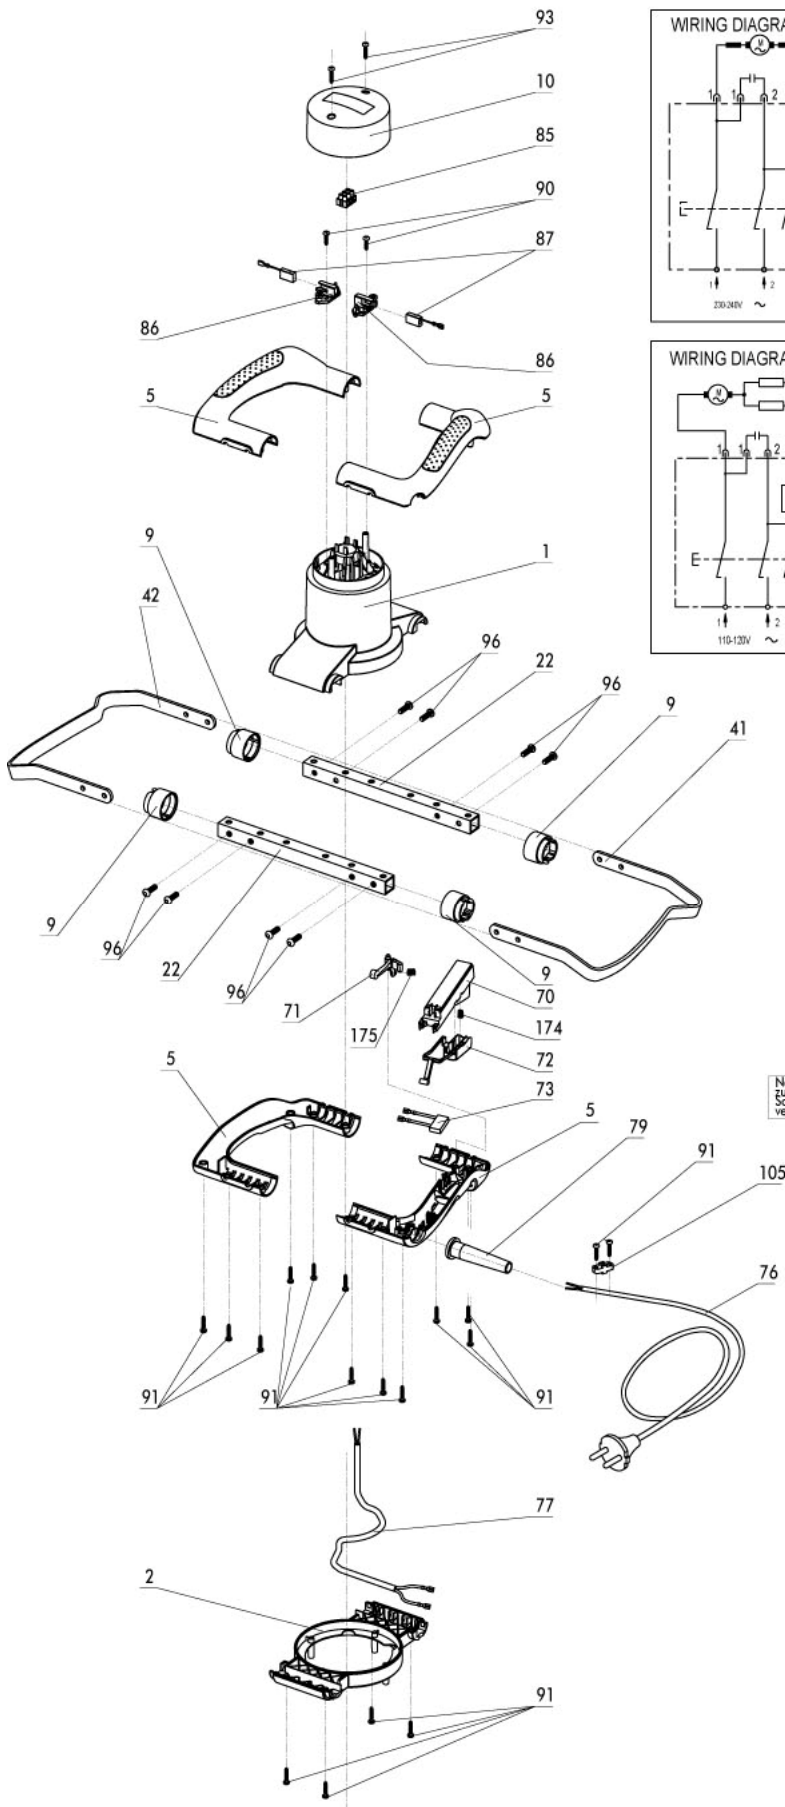

Nach der Reparatur sollte zur Sicherheit die Schraube mit der Fassung verklebt werden.