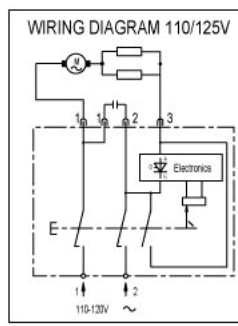

Nach der Reparatur sollte zur Sicherheit die Schraube mit der Fassung verklebt werden.