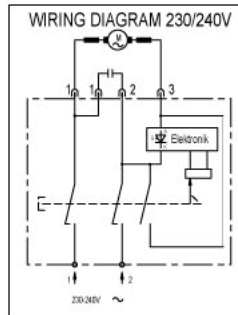

Nach der Reparatur sollte zur Sicherheit die Schraube mit der Fassung verklebt werden.