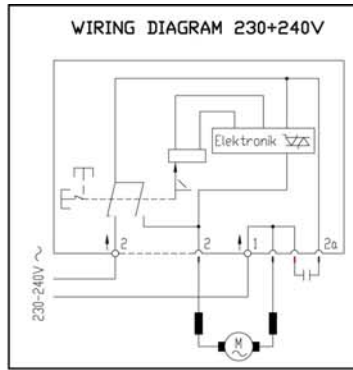

Nach der Reparatur sollte zur Sicherheit die Schraube mit der Fassung verklebt werden, oder zumindest in regelmäßigen Abständen nachgezogen werden.