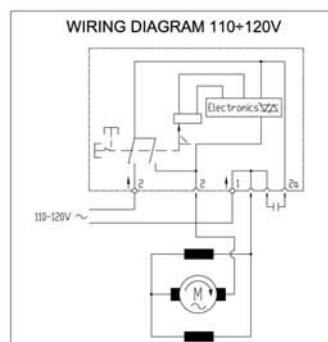

Nach der Reparatur sollte zur Sicherheit die Schraube mit der Fassung verklebt werden, oder zumindest in regelmäßigen Abständen nachgezogen werden.