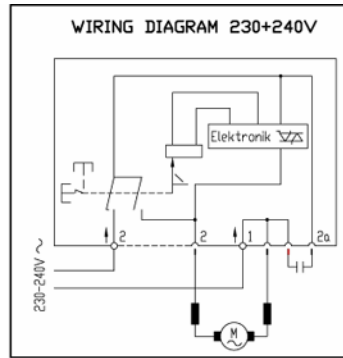

Nach der Reparatur sollte zur Sicherheit die Schraube mit der Fassung verklebt werden, oder zumindest in regelmäßigen Abständen nachgezogen werden.