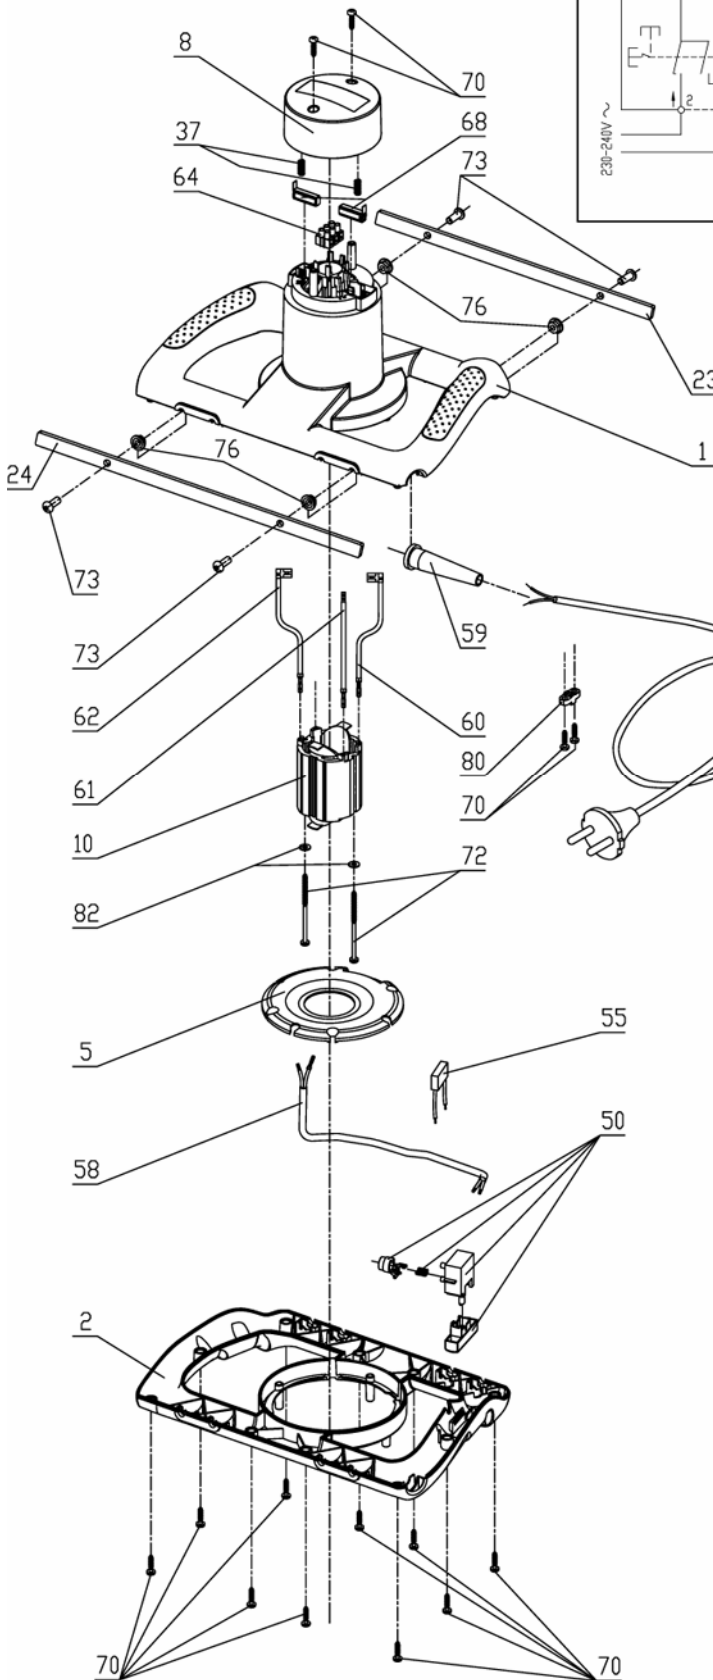

Nach der Reparatur sollte zur Sicherheit die Schraube mit der Fassung verklebt werden, oder zumindest in regelmäßigen Abständen nachgezogen werden.